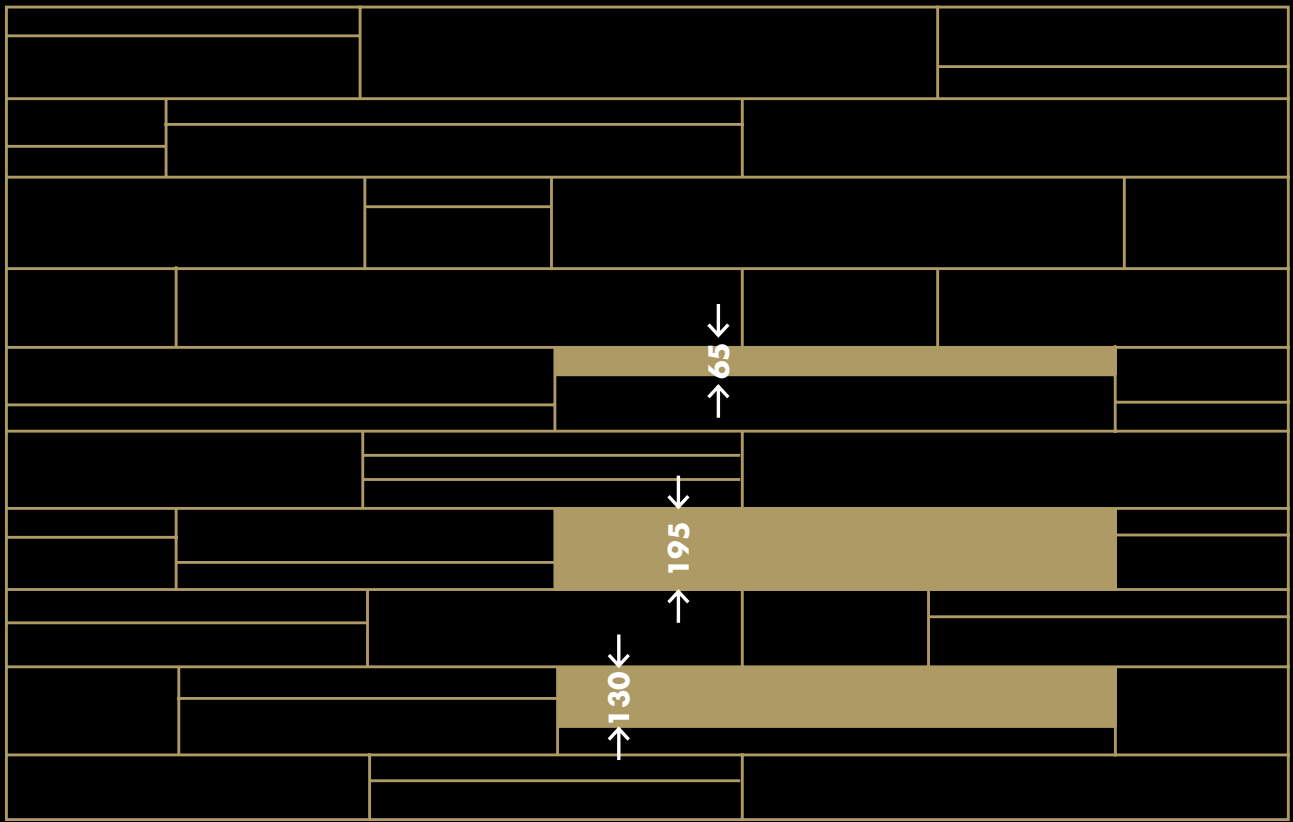

It can be laid combining the three widths (65, 130, 195 mm) and three lengths (450-900-1350), or random length for a more blurred and creative design

TRIVENETA
PARCHETTI

LIBERTY
GOLD

TRIVENETA
PARCHETTI

LIBERTY
DARK