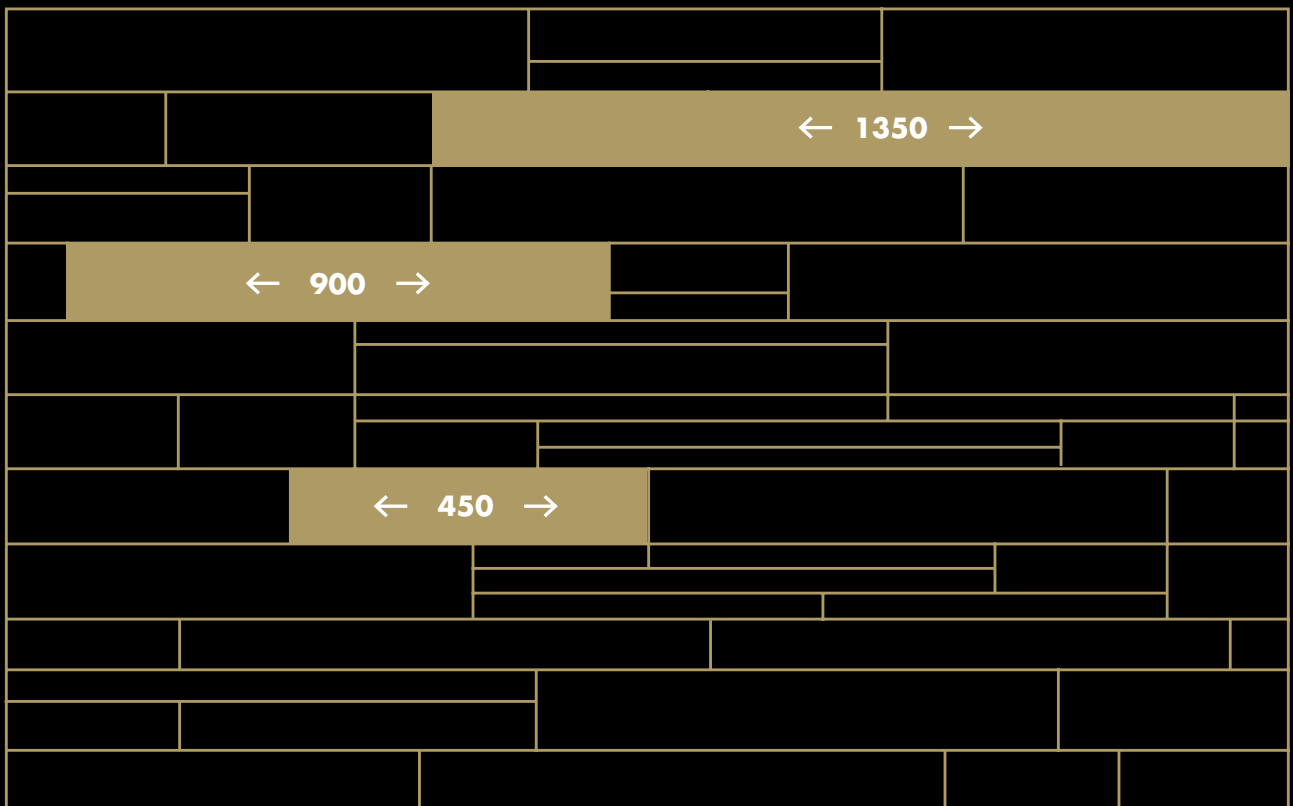

lunghezza / length mm 450 900 1350	mm 65 130 195 larghezza / width